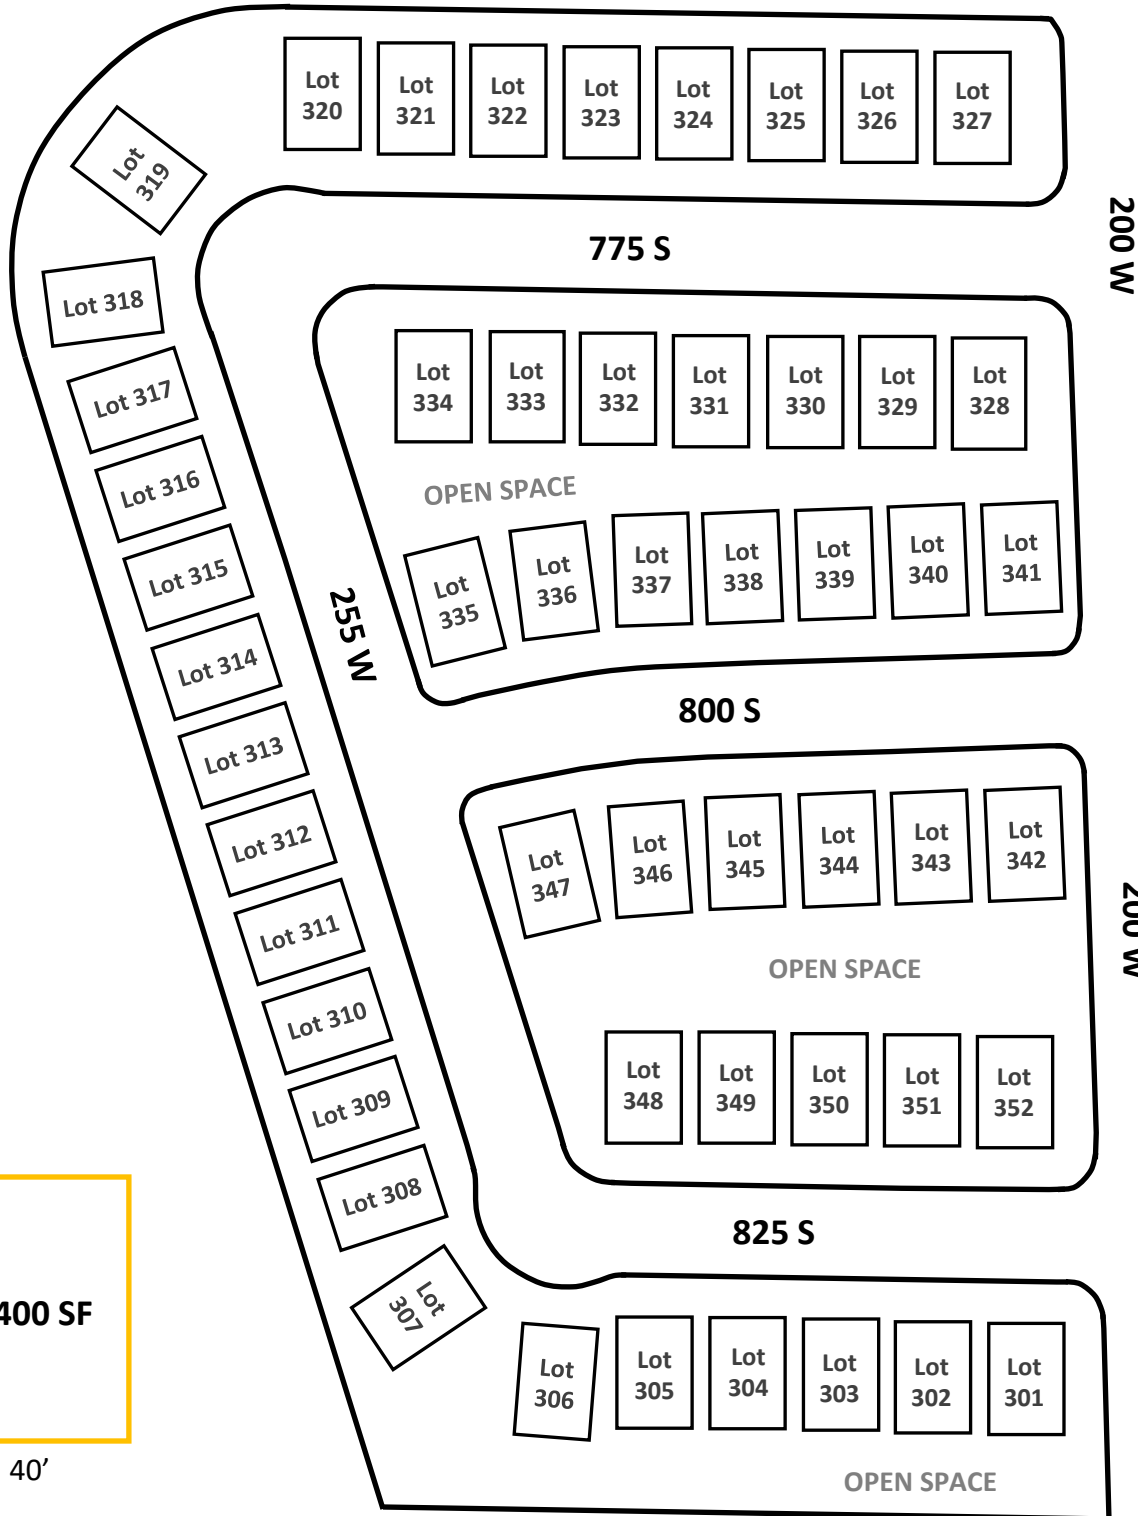

DEER RUN

AT WILLARD BAY

825 S Highway 89, Willard, UT 84340

Phase 1 Part 3

Phase 1 Part 4