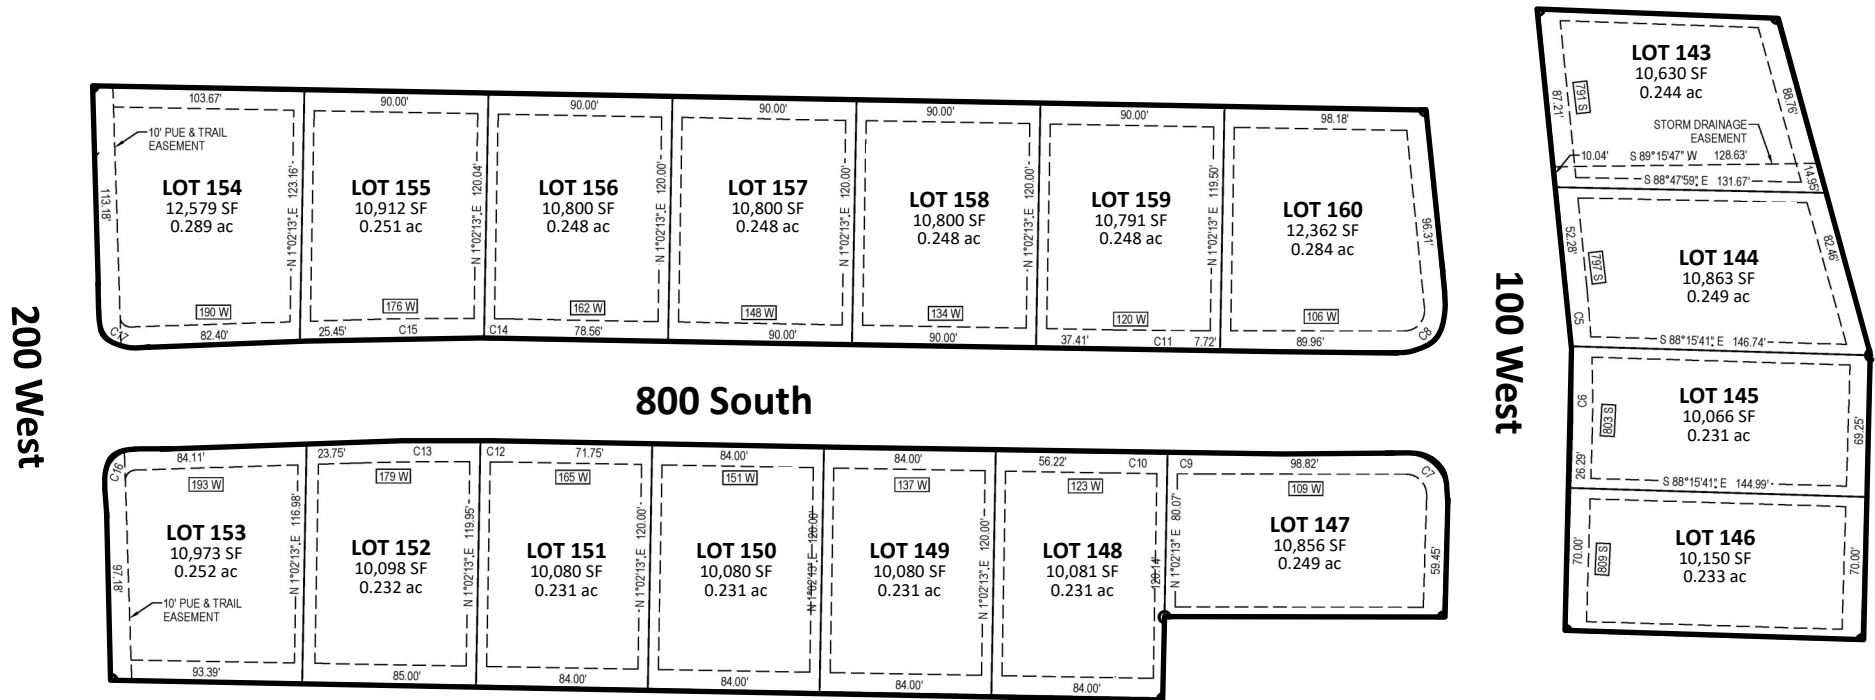

DEER RUN

AT WILLARD BAY

825 S Highway 89, Willard, UT 84340

Phase 1 Part 4

Phase 1 Part 2